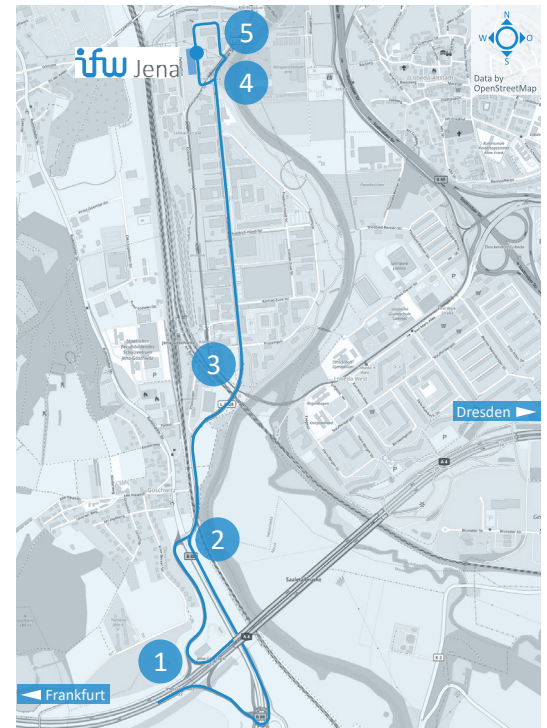

## BY CAR

1. Leave freeway A4 at exit Jena Göschwitz towards Jena city center
2. At the first set of traffic lights turn onto Göschwitzer Straße – straight ahead when coming from Dresden, turn right when coming from Frankfurt
3. Follow Göschwitzer Straße for approximately 2 kilometers
4. Turn left onto Ernst-Ruska-Ring and cross the tramway-tracks
5. Follow Ernst-Ruska-Ring to our location; we are happy to reserve a parking space for you at the northern part of the building right next to our main entrance

## BY TRAIN FROM STATION JENA-GÖSCHWITZ

### By tramway

1. Leave the train station at the tramway-stop
2. Travel towards city center for three stops to Ernst-Ruska-Ring
3. Follow Ernst-Ruska-Ring to our location

### By foot

1. Leave the train station at the tramway-stop and walk straight on to Göschwitzer Straße
2. Turn left onto Göschwitzer Straße and follow it to Ernst-Ruska-Ring
3. Turn left onto Ernst-Ruska-Ring and follow it to our location