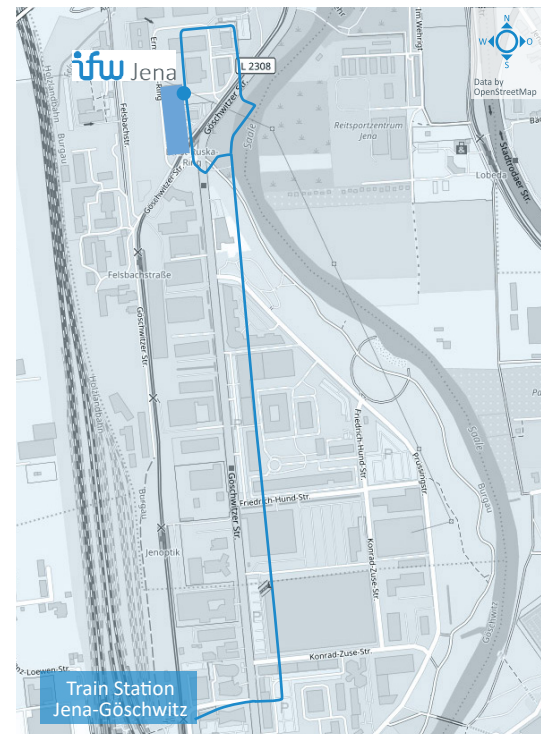

## BY CAR

1. Leave freeway A4 at exit Jena Göschwitz towards Jena city center
2. At the first set of traffic lights turn onto Göschwitzer Straße – straight ahead when coming from Dresden, turn right when coming from Frankfurt
3. Follow Göschwitzer Straße for approximately 2 kilometers
4. Turn left onto Ernst-Ruska-Ring and cross the tramway-tracks
5. Follow Ernst-Ruska-Ring to our location; we are happy to reserve a parking space for you at the northern part of the building right next to our main entrance

## BY TRAIN FROM STATION JENA-GÖSCHWITZ

### By tramway

1. Leave the train station at the tramway-stop
2. Travel towards city center for three stops to Ernst-Ruska-Ring
3. Follow Ernst-Ruska-Ring to our location

### By foot

1. Leave the train station at the tramway-stop and walk straight on to Göschwitzer Straße
2. Turn left onto Göschwitzer Straße and follow it to Ernst-Ruska-Ring
3. Turn left onto Ernst-Ruska-Ring and follow it to our location